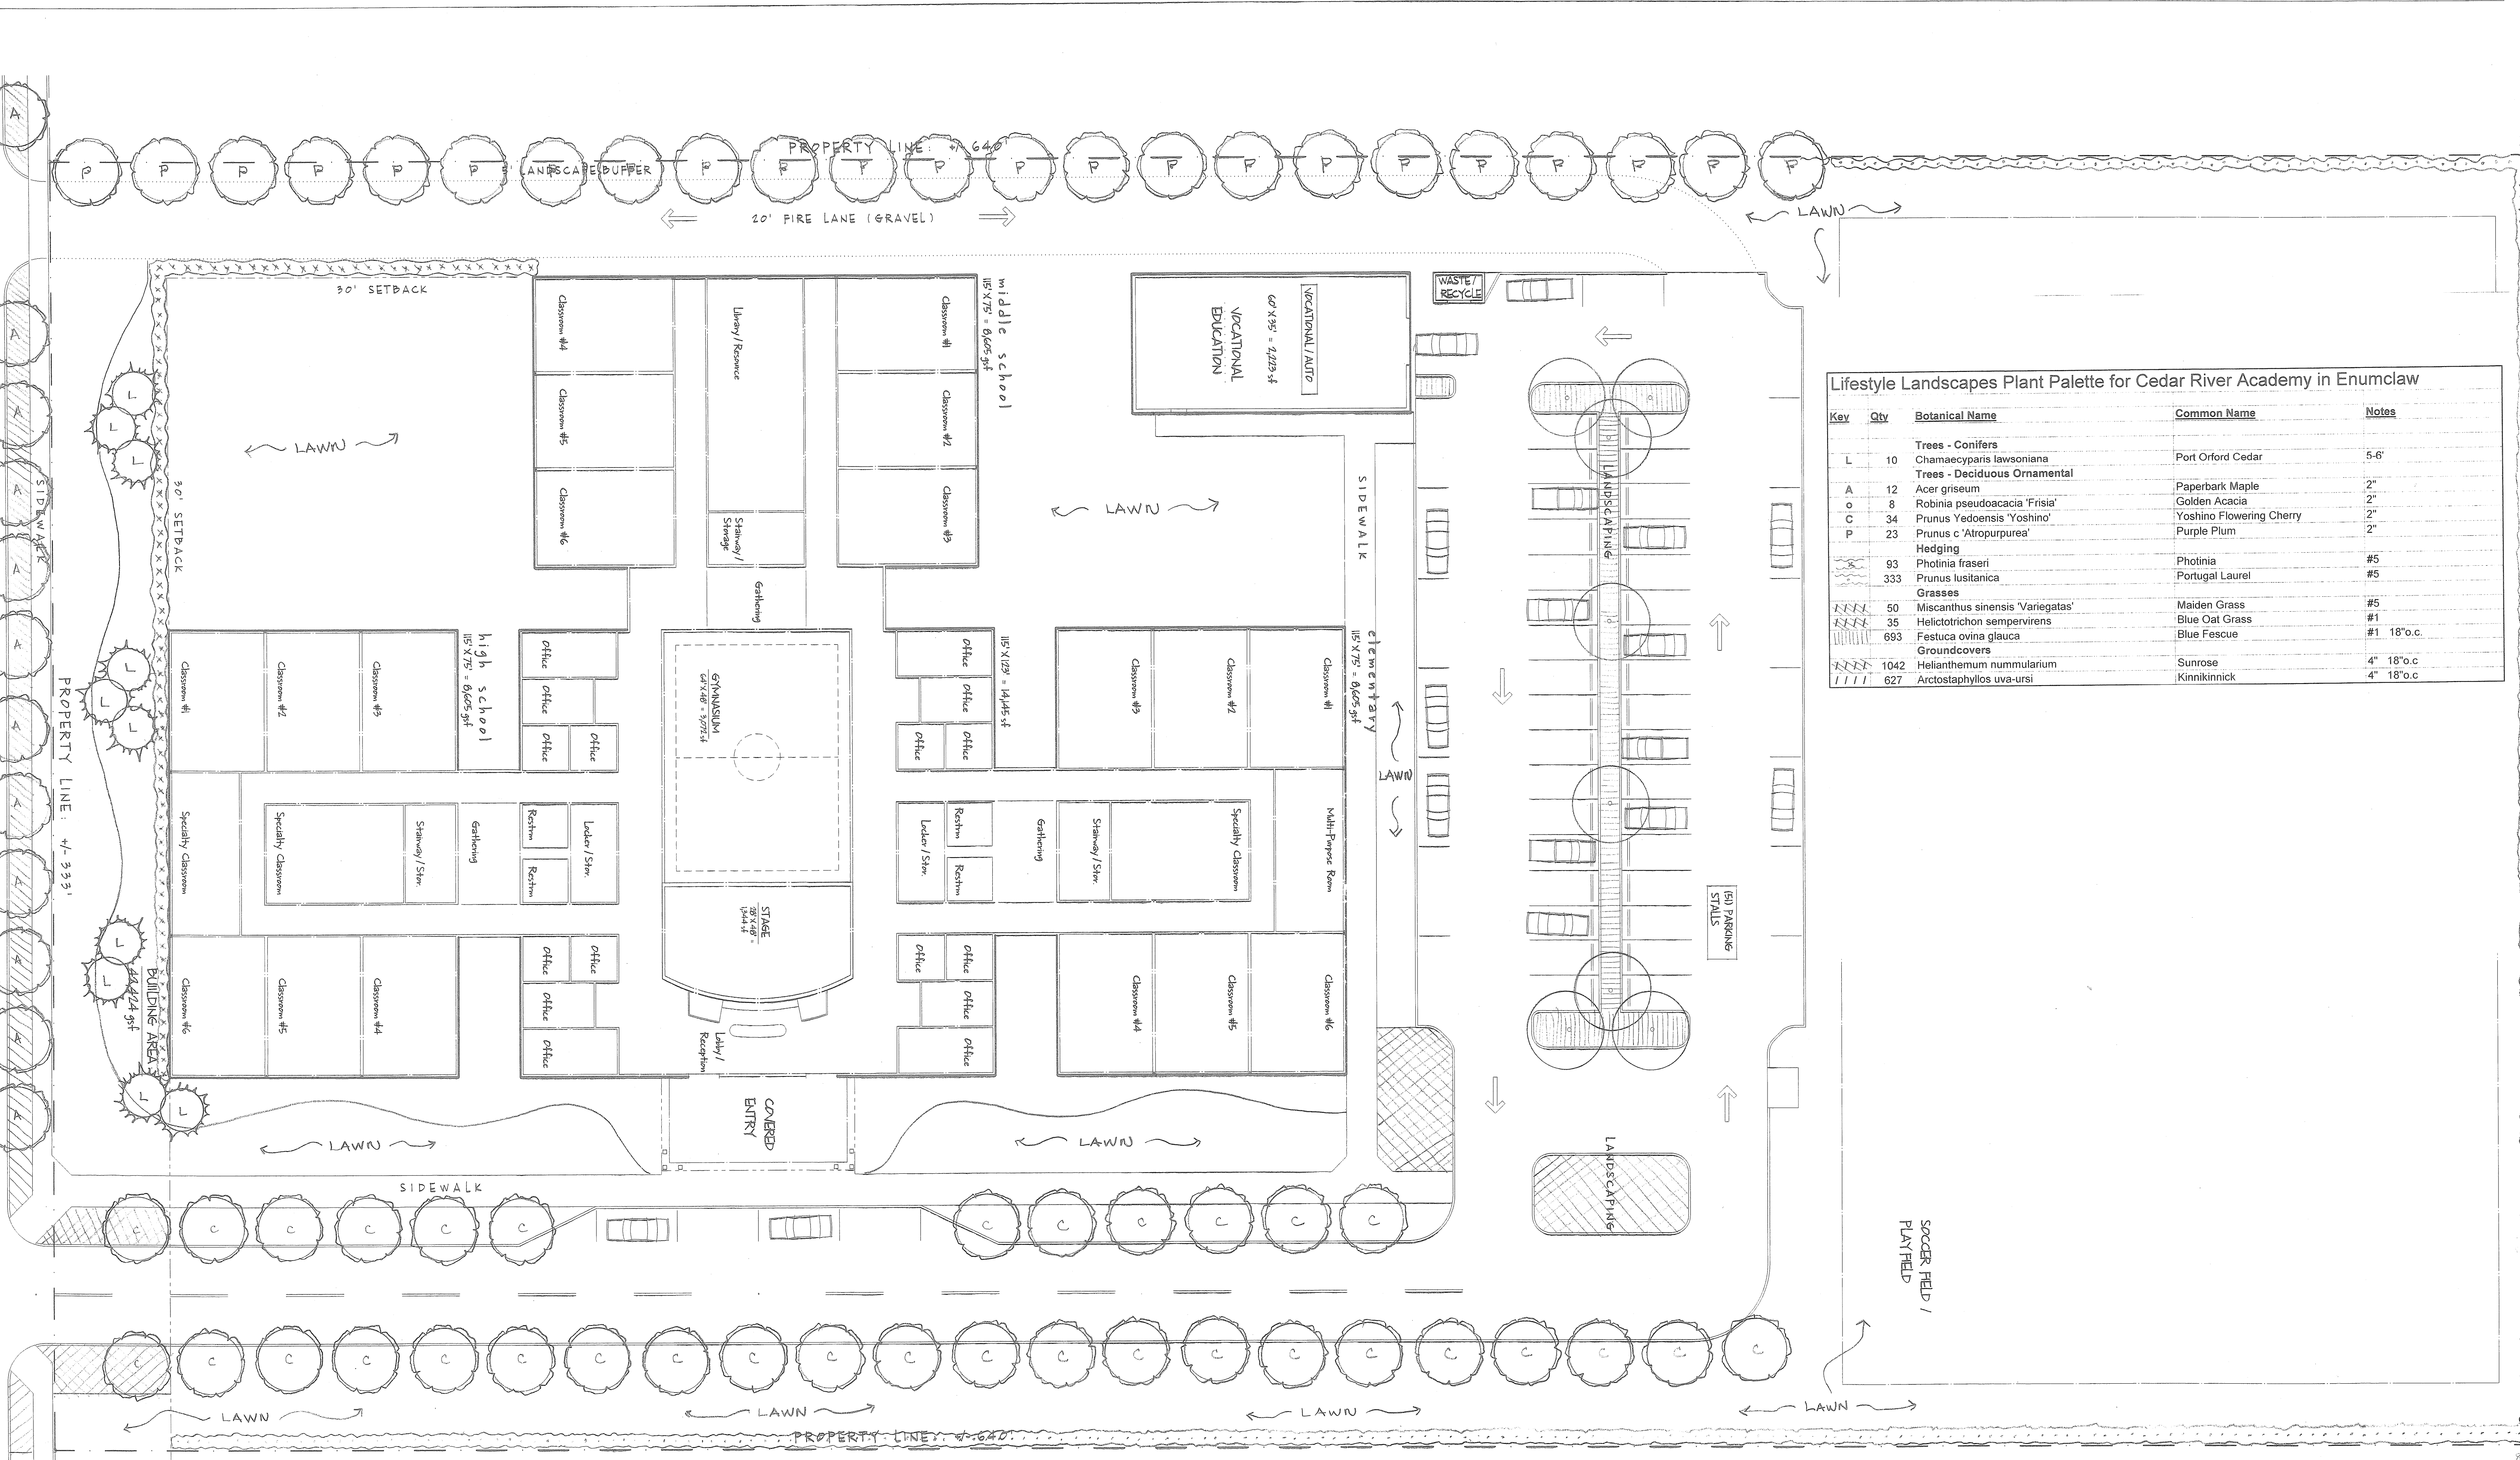

DATE & REVISIONS	CONCEPT	REVISION
08/22/07	CONCEPT	REVISION
11/08/07	REVISION	

Lifestyle Landscapes Plant Palette for Cedar River Academy in Enumclaw

Key	Qty	Botanical Name	Common Name	Notes
Trees - Conifers				
L	10	Chamaecyparis lawsoniana	Port Orford Cedar	5-6'
Trees - Deciduous Ornamental				
A	12	Acer griseum	Paperbark Maple	2"
o	8	Robinia pseudoacacia 'Frisia'	Golden Acacia	2"
C	34	Prunus Yedoensis 'Yoshino'	Yoshino Flowering Cherry	2"
P	23	Prunus c 'Atropurpurea'	Purple Plum	2"
Hedging				
	93	Photinia fraseri	Photinia	#5
	333	Prunus lusitanica	Portugal Laurel	#5
Grasses				
	50	Miscanthus sinensis 'Variegatus'	Maiden Grass	#5
	35	Helictotrichon sempervirens	Blue Oat Grass	#1
	693	Festuca ovina glauca	Blue Fescue	#1 18" o.c.
Groundcovers				
	1042	Helianthemum nummularium	Sunrose	4" 18" o.c.
	627	Arctostaphylos uva-ursi	Kinnikinnick	4" 18" o.c.

① **SITE IMPROVEMENT PLAN**
 1" = 20' - 0"

Dec. 5, 2007