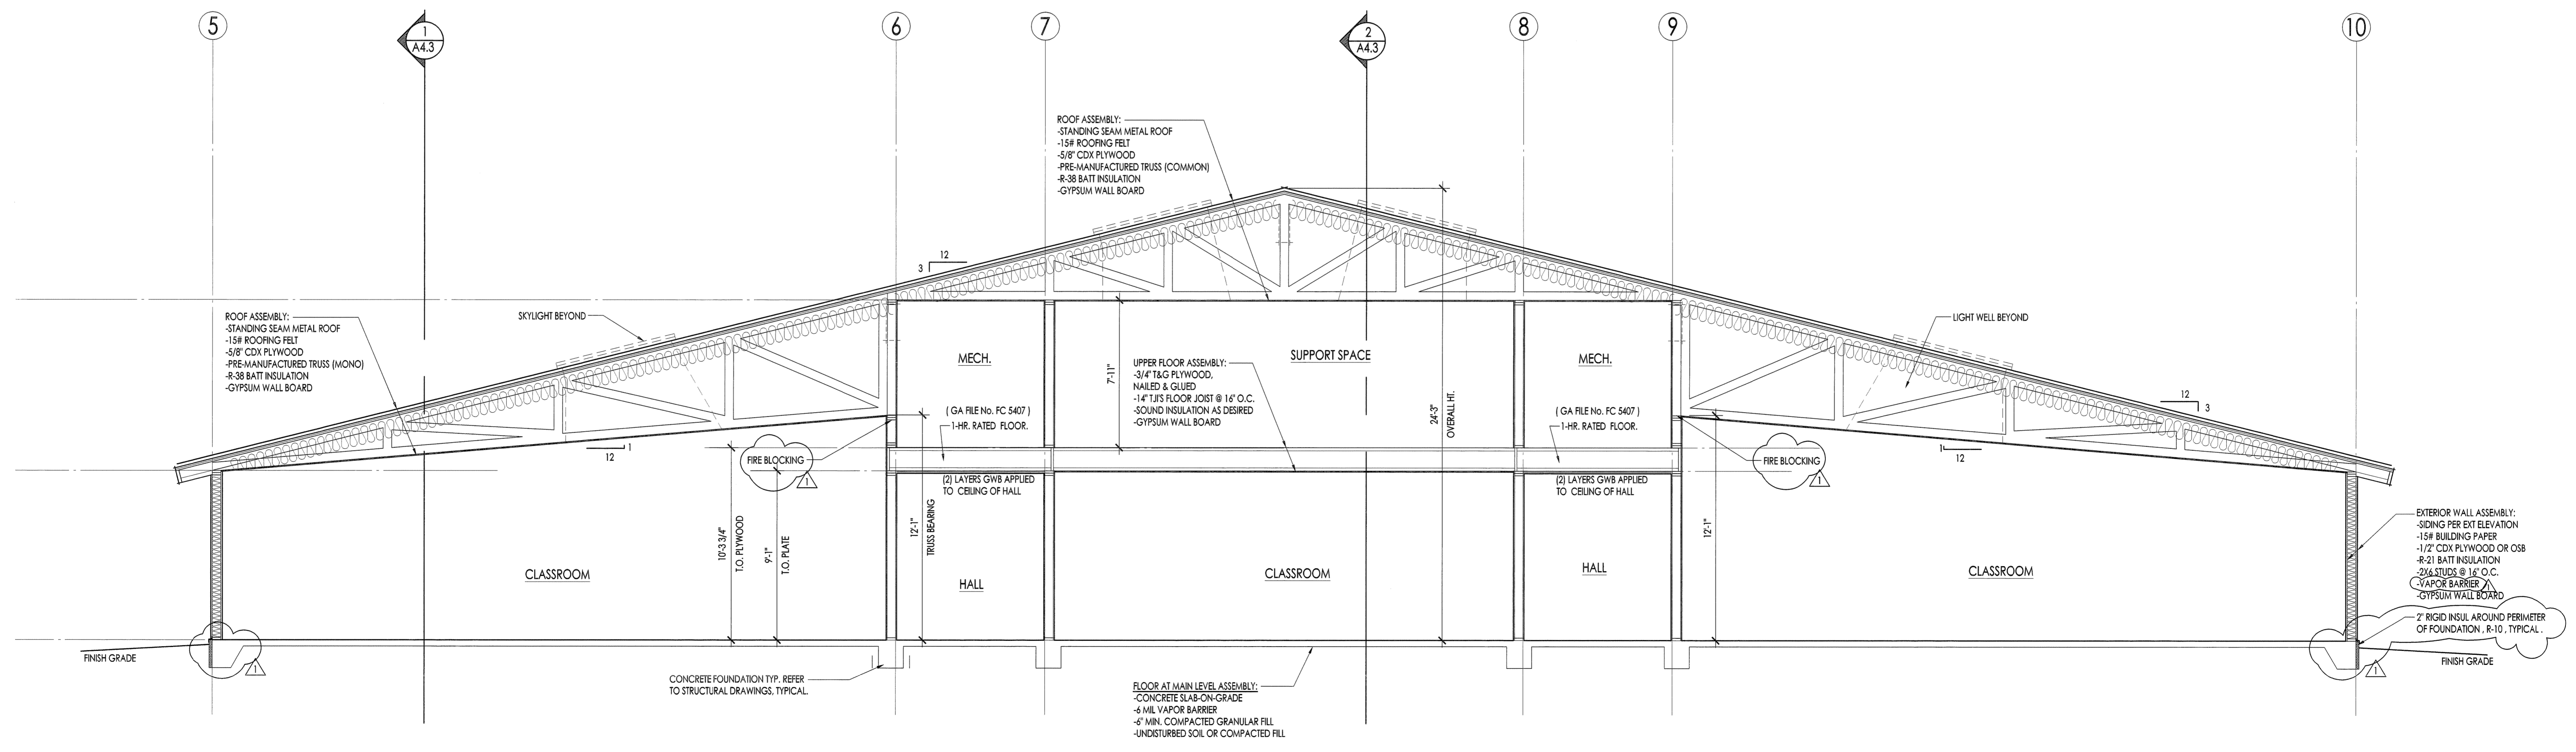

2 BUILDING SECTION - CLASSROOM BUILDING - NORTH/SOUTH
1/4" = 1'-0"