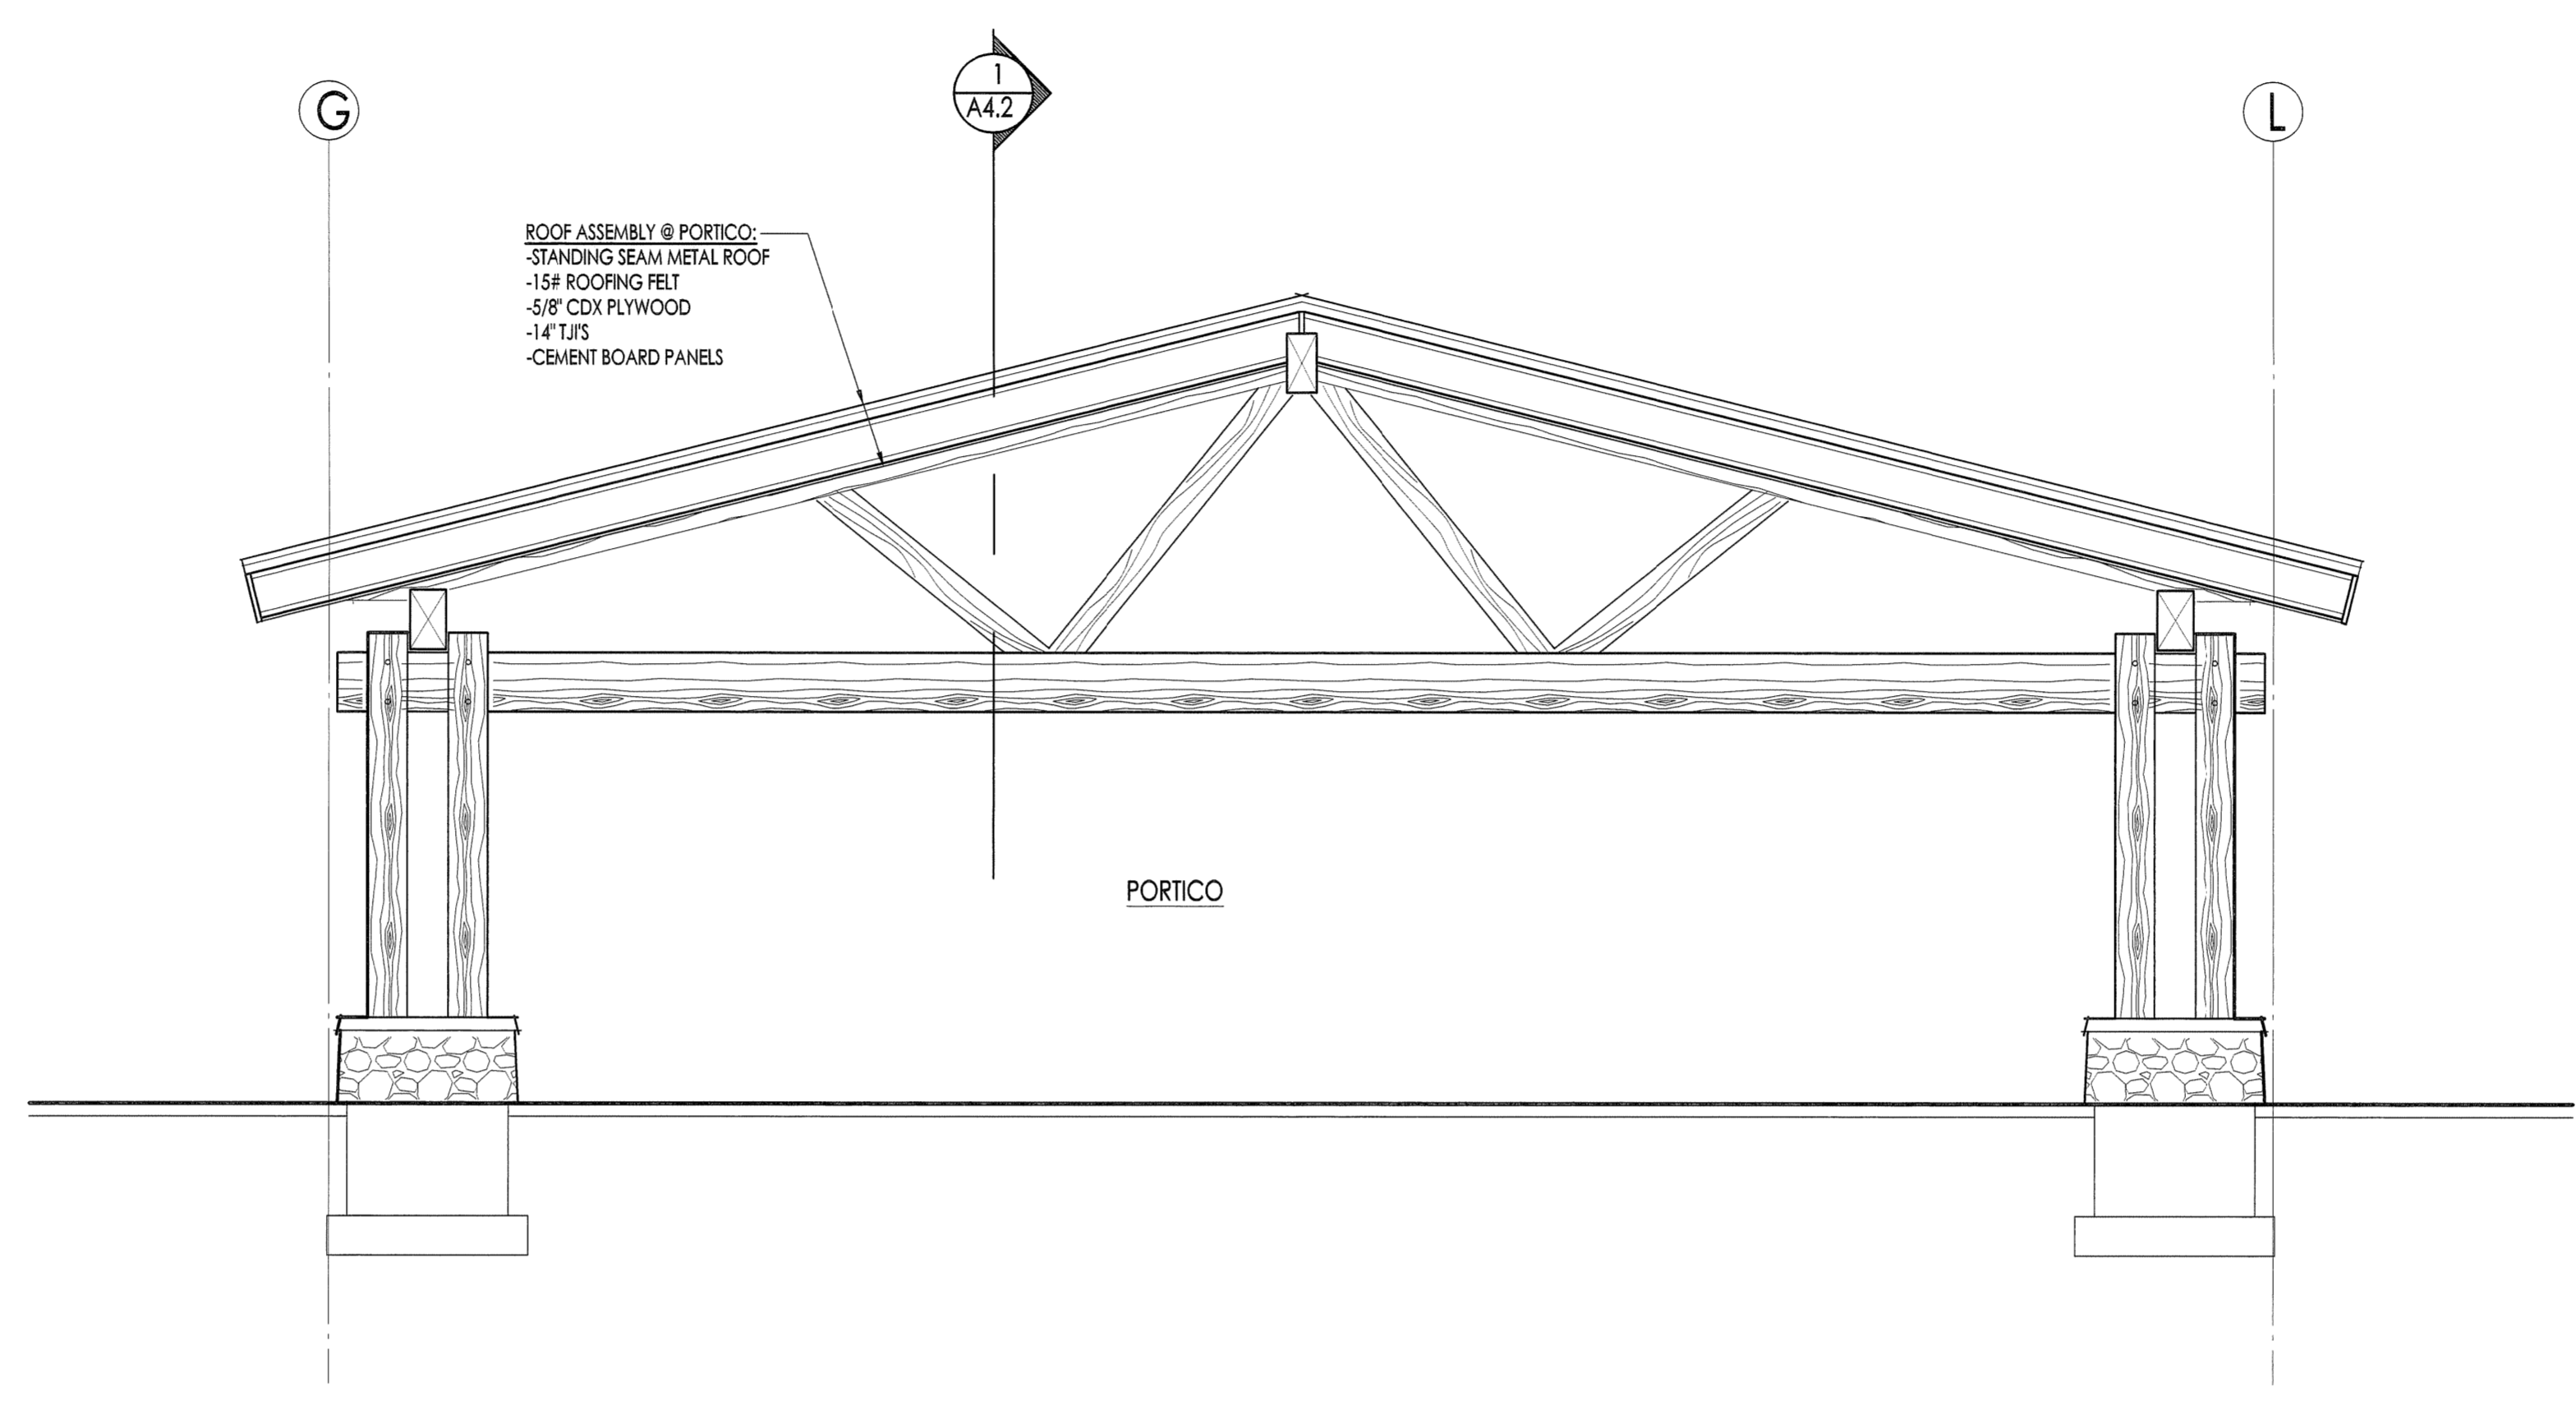

PROJECT & LOCATION
CEDAR RIVER ACADEMY
ENUMCLAW, WA ~ KING COUNTY

SHEET CONTENTS
**BUILDING SECTIONS -
CLASSROOM BUILDING -
NORTH / SOUTH**

DATE & REVISIONS	CHECK SET	PERMIT SET	COMMENTS SET
02/27/08			
03/27/08			
07/22/08			

1 BUILDING SECTION - PORTICO
1/4" = 1'-0"